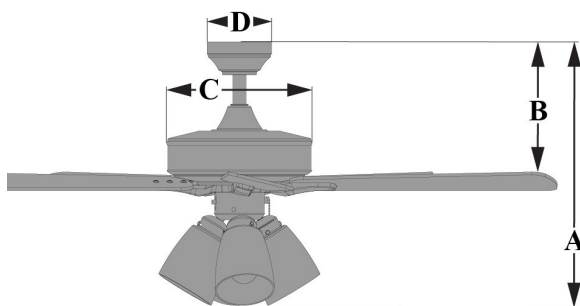

WARRANTY AND SAFETY

Warranty	Limited Lifetime Warranty
ETL Certified	Dry Rated
Electrical Rating	120V, 60Hz

A: 18.6" B: 10.5" C: 11.5" D: 5.1"

Speed	Amps	Watts	RPM	CFM
Low	0.26	16.69	77	1875
Medium	0.37	34.90	110	2872
High	0.46	54.56	143	3653

*NOTE: These are approximate measures. They do not include amps and wattage used by the lighting kit.