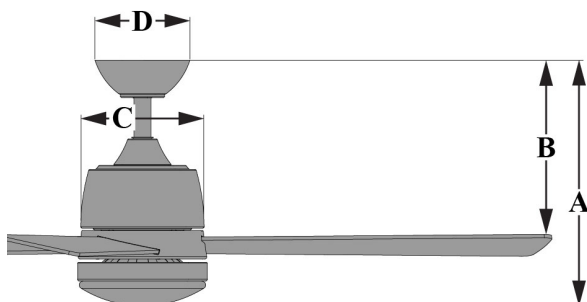

WARRANTY AND SAFETY

Warranty	Limited Lifetime Warranty
ETL Certified	Dry Rated
Electrical Rating	120V, 60Hz

A: 15.3" B: 12.2" C: 7.7" D: 5.9"

Speed	Amps	Watts	RPM	CFM
Low	0.26	21.51	113	2873
Medium	0.30	30.50	150	3689
High	0.35	42.40	176	4350

*NOTE: These are approximate measures. They do not include amps and wattage used by the lighting kit.