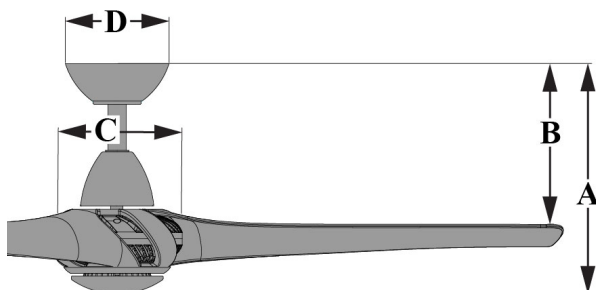

WARRANTY AND SAFETY

Warranty	Limited Lifetime Warranty
ETL Certified	Dry Rated
Electrical Rating	120V, 60Hz

A: 13.1" B: 10.4" C: 8.0" D: 5.9"

Speed	Amps	Watts	RPM	CFM
Low	0.27	13.37	70	2264
Medium	0.41	31.59	114	3889
High	0.60	71.57	175	5982

*NOTE: These are approximate measures. They do not include amps and wattage used by the lighting kit.